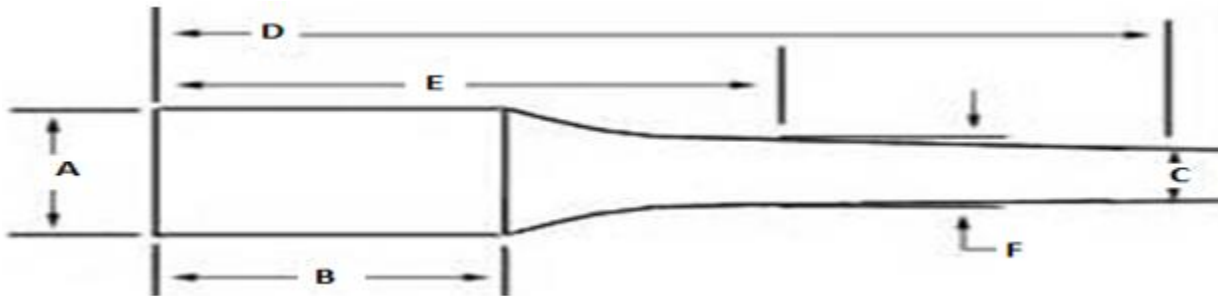

Sporter Contours

Sporter Contour	A	B	C	D	E	F	Est. Weight
#1 Featherweight	1.200	1.25	.560	22	6	.760	2.0#
#2 Light Sporter	1.200	2.250	.560	24	6	.760	2.5#
#3 Standard Sporter	1.250	2.750	.600	24	6	.800	2.8#
#4 Medium Sporter	1.250	2.750	.630	24	6	.830	3.0#
#5 Heavy Sporter	1.250	2.750	.670	26	6	.870	3.5#
#6 Bull Sporter	1.250	2.750	.700	26	6	.900	4.0#
#7 Heavy Bull Sporter	1.250	2.750	.750	26	6	1.00	4.5#
#8 Rem Varmint	1.250	2.500	.830	26	5	.960	4.5#